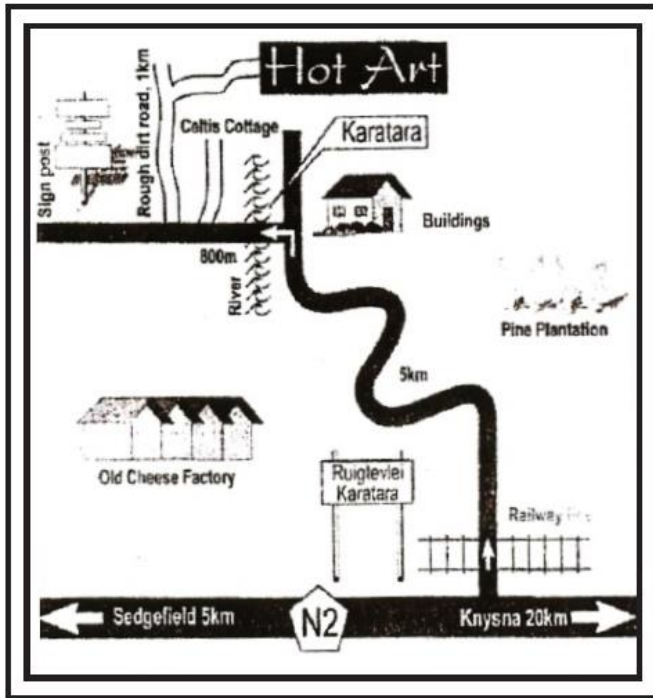

Visitors are welcome to the studio. Please make an appointment.

Directions to Hot Art:

From Sedgefield, take the N2 to Knysna, turn left at the Ruigevlei/Karatara turn off, continue for 3kms and turn left again to Karatara. Go over the little bridge, past Karawater. 500m down the road on the right there is a large dirt road, with a long pole full of wooden signs and “no entry”, turn right here. Continue up the road for 1.5kms, turn right into “Hot Art” carry on down all the way, park under the tree and the studio is on the right hand side. Please be advised the road is very bad, take the road slowly.