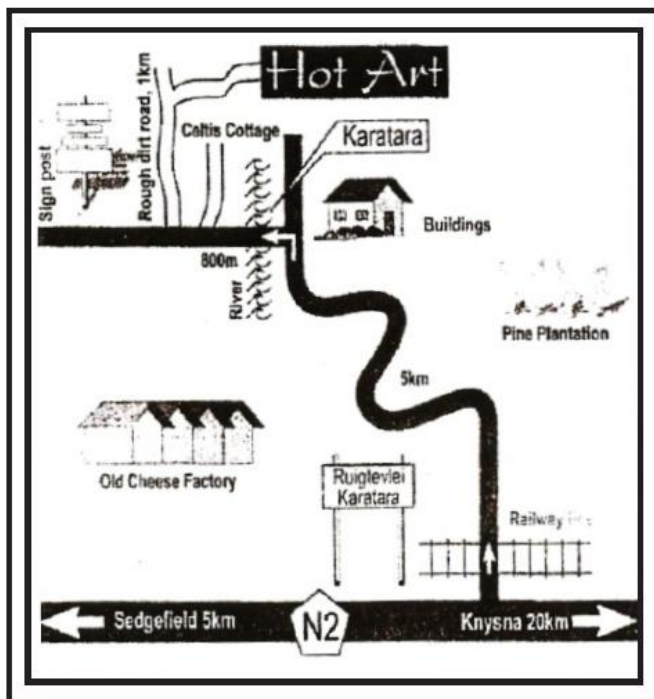

### Directions to Hot Art:

From Sedgfield, take the N2 to Knysna, turn left at the Ruigtevlei/Karatara turn off, continue for 3kms and turn left again to Karatara. Go over the little bridge, past Karawater. 500m down the road on the right there is a large dirt road, with a long pole full of wooden signs and “no entry”, turn right here. Continue up the road for 1.5kms, turn right into “Hot Art” carry on down all the way, park under the tree and the studio is on the right hand side. Please be advised the road is very bad, take the road slowly.